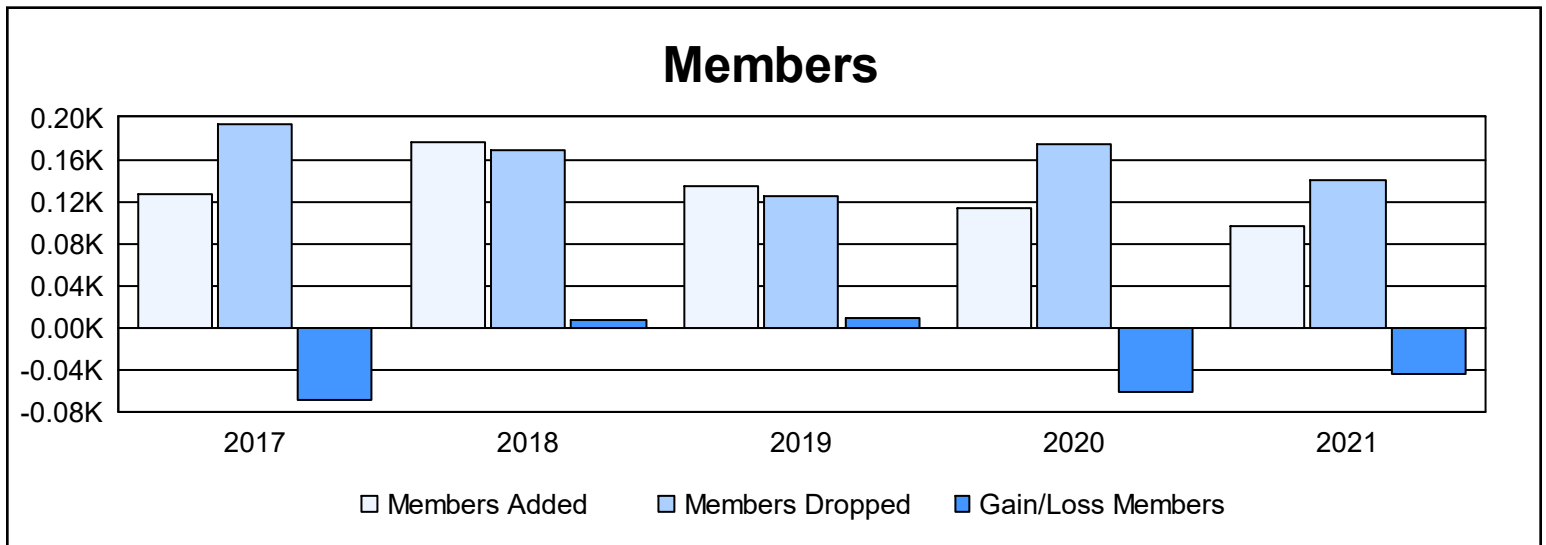

Year	New Clubs	Dropped Clubs	Gain/ Loss Clubs	New Members	Charter Members	Reinstate Members	Transfer Members	Total Member Added	Total Members Dropped	Gain/ Loss Members
2016-2017	0	2	-2	115	0	9	2	126	194	-68
2017-2018	0	0	0	152	2	13	10	177	169	8
2018-2019	0	0	0	115	0	10	9	134	125	9
2019-2020	0	0	0	101	0	9	3	113	175	-62
2020-2021	0	1	-1	76	0	18	2	96	141	-45
<b>Average</b>	<b>0</b>	<b>1</b>	<b>-1</b>	<b>112</b>	<b>0</b>	<b>12</b>	<b>5</b>	<b>129</b>	<b>161</b>	<b>-32</b>

### Membership Composition June 2021 Cumulative