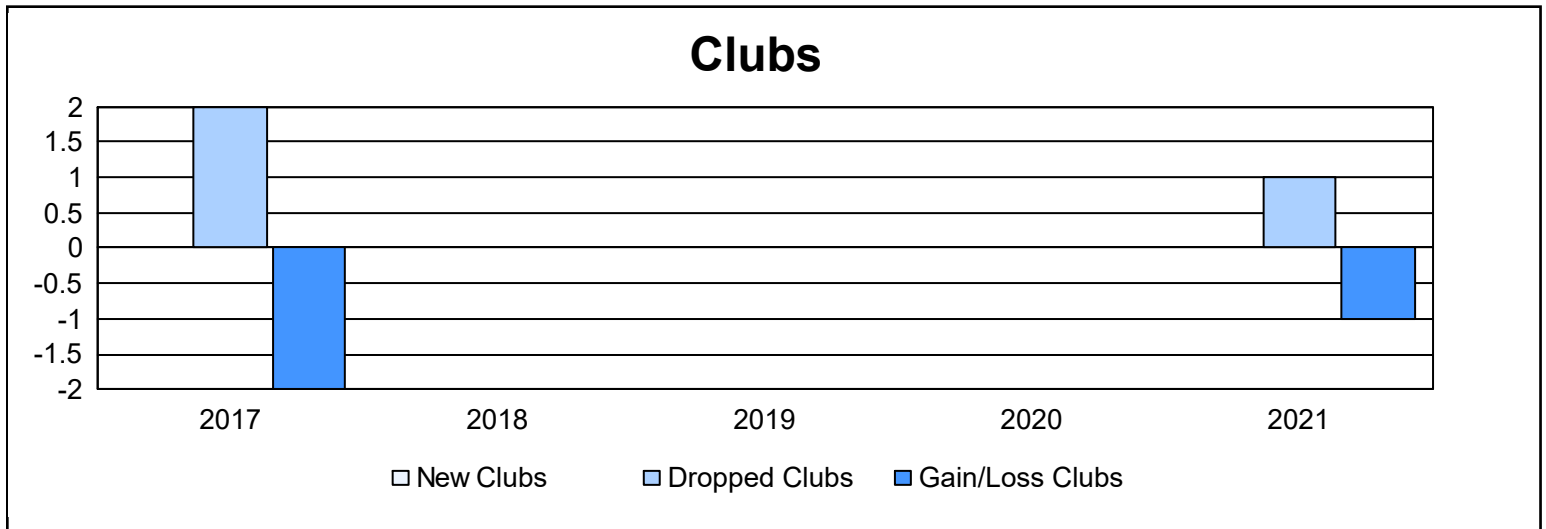

Year	New Clubs	Dropped Clubs	Gain/ Loss Clubs	New Members	Charter Members	Reinstate Members	Transfer Members	Total Member Added	Total Members Dropped	Gain/ Loss Members
2016-2017	0	2	-2	115	0	9	2	126	194	-68
2017-2018	0	0	0	152	2	13	10	177	169	8
2018-2019	0	0	0	115	0	10	9	134	125	9
2019-2020	0	0	0	101	0	9	3	113	175	-62
2020-2021	0	1	-1	76	0	18	2	96	141	-45
<b>Average</b>	<b>0</b>	<b>1</b>	<b>-1</b>	<b>112</b>	<b>0</b>	<b>12</b>	<b>5</b>	<b>129</b>	<b>161</b>	<b>-32</b>

### Membership Composition June 2021 Cumulative